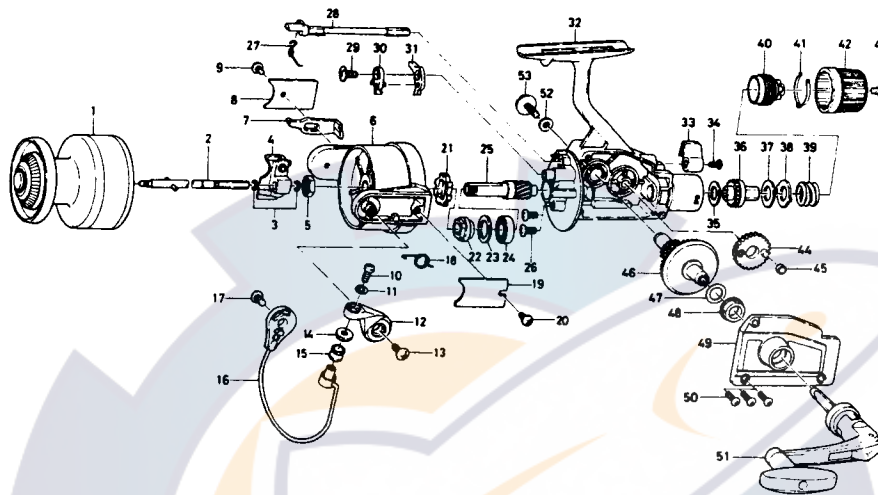

SPINNING REEL AB2650/4050

Key No.	Parts No.	Parts Name	Price Each	Key No.	Parts No.	Parts Name	Price Each
1	B80-6604	Spool	7.50	32	C00-1001	Body	7.00
2	B78-2702	Main shaft	1.50	33	B80-4501	Anti-reverse lever	0.65
3	B78-3101	Oscillating slider retainer	0.35	34	352-2502	Anti-reverse lever screw	0.40
4	B78-3001	Oscillating slider	0.85	35	B46-9504	Drag washer A	0.40
5	B10-5701	Rotor nut	0.55	36	B80-6001	Click gear	0.35
6	B80-5903	Rotor	4.75	37	B78-6601	Drag washer B	0.50
7	B78-2401	Bail trip lever	0.35	38	373-3603	Eared washer	0.40
8	B63-0904	Bail trip cover	0.50	39	B91-3801	Drag coil spring	0.40
9	351-6102	Bail trip cover screw	0.50	40	B77-0002	Drag screw	0.70
10	B11-2801	Line roller screw	0.50	41	B77-0301	Drag washer spring	0.40
11	375-1101	Lock washer	0.40	42	B80-6101	Drag knob	1.05
12	B86-4601	Bail arm	1.70	43	352-1105	Drag knob spring screw	0.70
13	B99-8401	Bail arm screw	0.35	44	B79-0501	Oscillating gear	0.90
14	501-2001	Line roller washer	0.50	45	B78-9801	Oscillating collar	0.35
15	250-4502	Line roller	0.60	46	B78-9501	Drive gear	1.70
16	B78-5901	Bail	3.15	47	371-2800	Drive gear washer	0.40
17	352-1103	Bail trip cam screw	0.50	48	B07-3303	Bearing	0.40
18	B19-7201	Bail spring	0.50	49	C00-1101	Side cover	3.35
19	634-6804	Bail spring cover	0.35	50	351-5904	Side cover screw	0.50
20	351-6102	Bail spring cover screw	0.50	51	B93-4801	Handle	8.40
21	B34-2201	Anti-reverse ratchet	1.00	52	371-9521	Handle lock washer	0.40
22	B78-6701	Pinion spacer	0.50	53	B50-5602	Handle lock screw	0.50
23	B47-9201	Ball bearing washer	0.50	AB4050 special parts			
24	B54-6001	Ball bearing	6.00	1	B80-7603	Spool	8.00
25	B93-4701	Pinion gear	3.75	6	B80-7503	Rotor	4.75
26	353-8202	Ball bearing screw	0.50	7	B78-4001	Bail trip lever	0.65
27	144-0321	Anti-reverse cam spring	0.50	16	B78-9101	Bail	2.30
28	B80-5701	Anti-reverse cam	0.50	32	C00-1002	Body	7.00
29	352-1103	Anti-reverse pawl screw	0.50	49	C00-1102	Side cover	3.35
30	B80-5601	Anti-reverse pawl plate	0.50	51	B93-5101	Handle	8.40
31	B80-5501	Anti-reverse pawl	0.40				